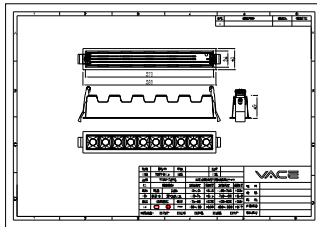

### Product data

Order product name	RS386B S10 P20 930 PSD-E NB BK
--------------------	--------------------------------

Order code	911401523502
Numerator - Quantity Per Pack	1
Numerator - Packs per outer box	10
Material Nr. (12NC)	911401523502
Copy Net Weight (Piece)	0.470 kg

## Dimensional drawing

RS386B S10 P20 930 PSD-E NB BK