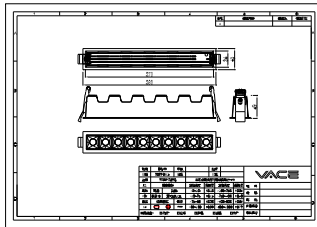

Ambient temperature range	-20 to +40 °C
---------------------------	---------------

Product data

Order product name	RS386B S10 P20 930 PSD-E WB BK
--------------------	--------------------------------

Order code	911401523702
Numerator - Quantity Per Pack	1
Numerator - Packs per outer box	10
Material Nr. (12NC)	911401523702
Copy Net Weight (Piece)	0.470 kg

Dimensional drawing

RS386B S10 P20 930 PSD-E WB BK