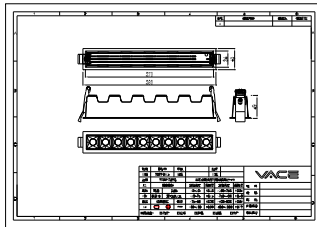

GreenSpace linear accent

Initial LED luminaire efficacy	65 lm/W
Init. Corr. Color Temperature	3000 K
Init. Color Rendering Index	>90
Initial input power	18 W
Power consumption tolerance	+/-10%

Application conditions

Ambient temperature range	-20 to +40 °C

Product data

Order product name	RS386B S10 P20 930 PSU-E MB BK

Order code	911401512402
Numerator - Quantity Per Pack	1
Numerator - Packs per outer box	10
Material Nr. (12NC)	911401512402
Copy Net Weight (Piece)	0.450 kg

Dimensional drawing

RS386B S10 P20 930 PSU-E MB BK