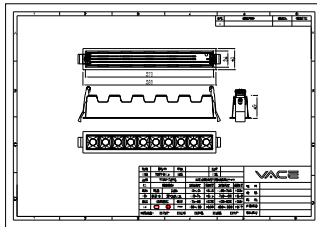

GreenSpace linear accent

Initial LED luminaire efficacy	65 lm/W
Init. Corr. Color Temperature	3000 K
Init. Color Rendering Index	>90
Initial input power	18 W
Power consumption tolerance	+/-10%

Application conditions

Ambient temperature range	-20 to +40 °C

Product data

Order product name	RS386B S10 P20 930 PSU-E WB BK

Order code	911401512502
Numerator - Quantity Per Pack	1
Numerator - Packs per outer box	10
Material Nr. (12NC)	911401512502
Copy Net Weight (Piece)	0.450 kg

Dimensional drawing

RS386B S10 P20 930 PSU-E WB BK