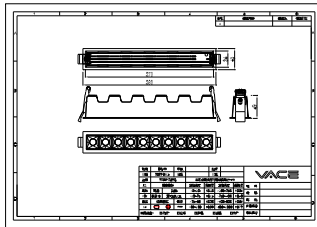

Application conditions

Ambient temperature range	-20 to +40 °C
---------------------------	---------------

Product data

Order product name	RS386B S10 P20 935 PSD-E MB WH
--------------------	--------------------------------

Order code	911401523202
Numerator - Quantity Per Pack	1
Numerator - Packs per outer box	10
Material Nr. (12NC)	911401523202
Copy Net Weight (Piece)	0.470 kg

Dimensional drawing

RS386B S10 P20 935 PSD-E MB WH