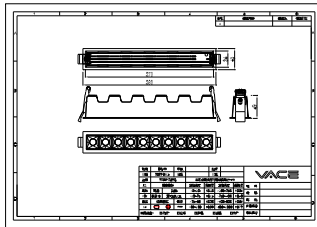

Order code	911401523802
Numerator - Quantity Per Pack	1
Numerator - Packs per outer box	10
Material Nr. (12NC)	911401523802
Copy Net Weight (Piece)	0.470 kg

Dimensional drawing

RS386B S10 P20 935 PSD-E NB BK