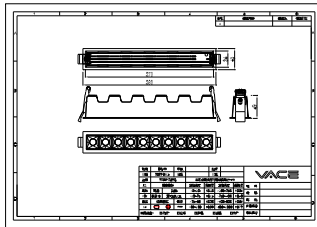

Ambient temperature range	-20 to +40 °C
---------------------------	---------------

Product data

Order product name	RS386B S10 P20 935 PSD-E NB WH
--------------------	--------------------------------

Order code	911401523102
Numerator - Quantity Per Pack	1
Numerator - Packs per outer box	10
Material Nr. (12NC)	911401523102
Copy Net Weight (Piece)	0.470 kg

Dimensional drawing

RS386B S10 P20 935 PSD-E NB WH