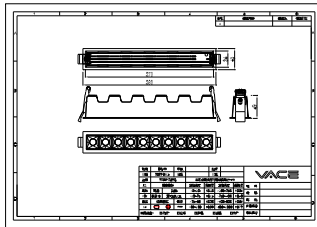

Ambient temperature range	-20 to +40 °C
---------------------------	---------------

Product data

Order product name	RS386B S10 P20 935 PSD-E WB BK
--------------------	--------------------------------

Order code	911401524002
Numerator - Quantity Per Pack	1
Numerator - Packs per outer box	10
Material Nr. (12NC)	911401524002
Copy Net Weight (Piece)	0.470 kg

Dimensional drawing

RS386B S10 P20 935 PSD-E WB BK