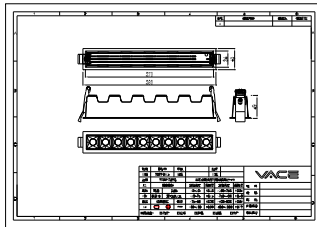

Order code	911401512102
Numerator - Quantity Per Pack	1
Numerator - Packs per outer box	10
Material Nr. (12NC)	911401512102
Copy Net Weight (Piece)	0.450 kg

Dimensional drawing

RS386B S10 P20 935 PSU-E WB WH