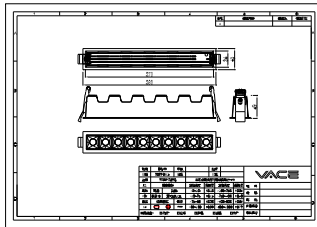

GreenSpace linear accent

Initial LED luminaire efficacy	65 lm/W
Init. Corr. Color Temperature	4000 K
Init. Color Rendering Index	>90
Initial input power	18 W
Power consumption tolerance	+/-10%

Application conditions

Ambient temperature range	-20 to +40 °C

Product data

Order product name	RS386B S10 P20 940 PSU-E WB WH

Order code	911401512202
Numerator - Quantity Per Pack	1
Numerator - Packs per outer box	10
Material Nr. (12NC)	911401512202
Copy Net Weight (Piece)	0.450 kg

Dimensional drawing

RS386B S10 P20 940 PSU-E WB WH