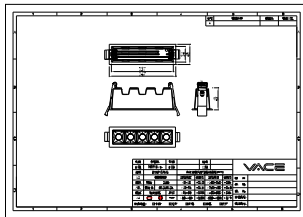

Ambient temperature range	-20 to +40 °C
---------------------------	---------------

Product data

Order product name	RS386B S5 P10 930 PSD-E MB BK
--------------------	-------------------------------

Order code	911401522202
Numerator - Quantity Per Pack	1
Numerator - Packs per outer box	18
Material Nr. (12NC)	911401522202
Copy Net Weight (Piece)	0.290 kg

Dimensional drawing

RS386B S5 P10 930 PSD-E MB BK