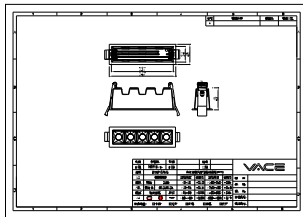

Ambient temperature range	-20 to +40 °C
---------------------------	---------------

Product data

Order product name	RS386B S5 P10 930 PSD-E MB WH
--------------------	-------------------------------

Order code	911401521502
Numerator - Quantity Per Pack	1
Numerator - Packs per outer box	18
Material Nr. (12NC)	911401521502
Copy Net Weight (Piece)	0.290 kg

Dimensional drawing

RS386B S5 P10 930 PSD-E MB WH