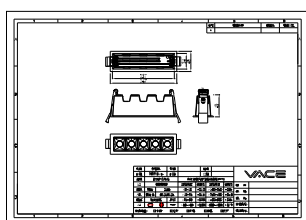

### Product data

Order product name	RS386B S5 P10 930 PSD-E WB BK
--------------------	-------------------------------

Order code	911401522302
Numerator - Quantity Per Pack	1
Numerator - Packs per outer box	18
Material Nr. (12NC)	911401522302
Copy Net Weight (Piece)	0.290 kg

## Dimensional drawing

RS386B S5 P10 930 PSD-E WB BK