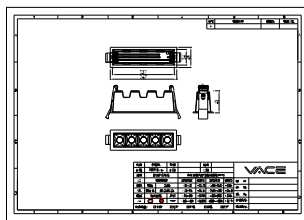

Ambient temperature range	-20 to +40 °C
---------------------------	---------------

Product data

Order product name	RS386B S5 P10 930 PSR-E MB BK
--------------------	-------------------------------

Order code	911401513802
Numerator - Quantity Per Pack	1
Numerator - Packs per outer box	18
Material Nr. (12NC)	911401513802
Copy Net Weight (Piece)	0.290 kg

Dimensional drawing

RS386B S5 P10 930 PSR-E MB BK