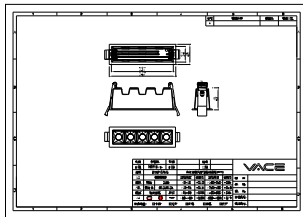

Ambient temperature range	-20 to +40 °C
---------------------------	---------------

Product data

Order product name	RS386B S5 P10 930 PSR-E NB WH
--------------------	-------------------------------

Order code	911401513002
Numerator - Quantity Per Pack	1
Numerator - Packs per outer box	18
Material Nr. (12NC)	911401513002
Copy Net Weight (Piece)	0.290 kg

Dimensional drawing

RS386B S5 P10 930 PSR-E NB WH