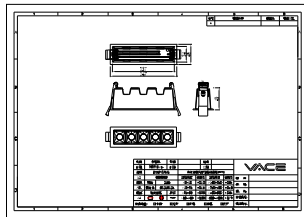

Ambient temperature range	-20 to +40 °C
---------------------------	---------------

Product data

Order product name	RS386B S5 P10 930 PSR-E WB BK
--------------------	-------------------------------

Order code	911401513902
Numerator - Quantity Per Pack	1
Numerator - Packs per outer box	18
Material Nr. (12NC)	911401513902
Copy Net Weight (Piece)	0.290 kg

Dimensional drawing

RS386B S5 P10 930 PSR-E WB BK