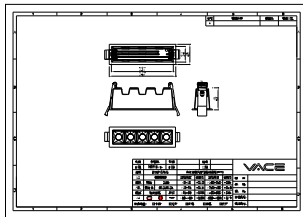

Ambient temperature range	-20 to +40 °C
---------------------------	---------------

Product data

Order product name	RS386B S5 P10 930 PSR-E WB WH
--------------------	-------------------------------

Order code	911401513202
Numerator - Quantity Per Pack	1
Numerator - Packs per outer box	18
Material Nr. (12NC)	911401513202
Copy Net Weight (Piece)	0.290 kg

Dimensional drawing

RS386B S5 P10 930 PSR-E WB WH