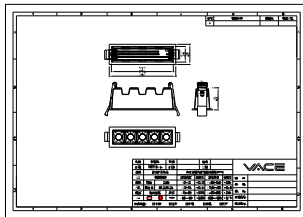

GreenSpace linear accent

Initial LED luminaire efficacy	64 lm/W
Init. Corr. Color Temperature	3000 K
Init. Color Rendering Index	>90
Initial input power	9 W
Power consumption tolerance	+/-10%

Application conditions

Ambient temperature range	-20 to +40 °C

Product data

Order product name	RS386B S5 P10 930 PSU-E MB BK

Order code	911401511002
Numerator - Quantity Per Pack	1
Numerator - Packs per outer box	18
Material Nr. (12NC)	911401511002
Copy Net Weight (Piece)	0.260 kg

Dimensional drawing

RS386B S5 P10 930 PSU-E MB BK