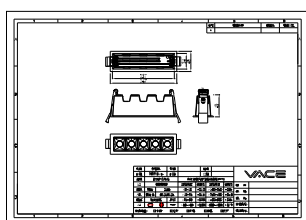

GreenSpace linear accent

Initial LED luminaire efficacy	64 lm/W
Init. Corr. Color Temperature	3000 K
Init. Color Rendering Index	>90
Initial input power	9 W
Power consumption tolerance	+/-10%

Application conditions

Ambient temperature range	-20 to +40 °C

Product data

Order product name	RS386B S5 P10 930 PSU-E NB WH

Order code	911401510202
Numerator - Quantity Per Pack	1
Numerator - Packs per outer box	18
Material Nr. (12NC)	911401510202
Copy Net Weight (Piece)	0.260 kg

Dimensional drawing

RS386B S5 P10 930 PSU-E NB WH