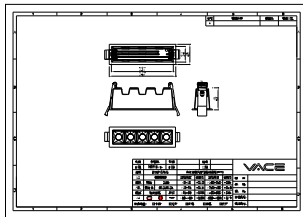

Ambient temperature range	-20 to +40 °C
---------------------------	---------------

Product data

Order product name	RS386B S5 P10 935 PSD-E MB BK
--------------------	-------------------------------

Order code	911401522502
Numerator - Quantity Per Pack	1
Numerator - Packs per outer box	18
Material Nr. (12NC)	911401522502
Copy Net Weight (Piece)	0.290 kg

Dimensional drawing

RS386B S5 P10 935 PSD-E MB BK