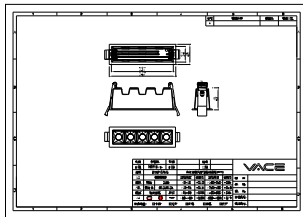

Ambient temperature range	-20 to +40 °C
---------------------------	---------------

Product data

Order product name	RS386B S5 P10 935 PSD-E MB WH
--------------------	-------------------------------

Order code	911401521802
Numerator - Quantity Per Pack	1
Numerator - Packs per outer box	18
Material Nr. (12NC)	911401521802
Copy Net Weight (Piece)	0.290 kg

Dimensional drawing

RS386B S5 P10 935 PSD-E MB WH