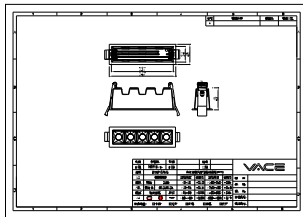

Ambient temperature range	-20 to +40 °C
---------------------------	---------------

Product data

Order product name	RS386B S5 P10 935 PSD-E NB BK
--------------------	-------------------------------

Order code	911401522402
Numerator - Quantity Per Pack	1
Numerator - Packs per outer box	18
Material Nr. (12NC)	911401522402
Copy Net Weight (Piece)	0.290 kg

Dimensional drawing

RS386B S5 P10 935 PSD-E NB BK