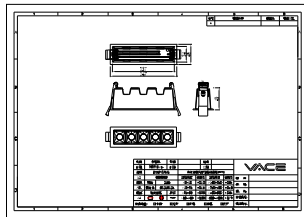

Ambient temperature range	-20 to +40 °C
---------------------------	---------------

Product data

Order product name	RS386B S5 P10 935 PSD-E NB WH
--------------------	-------------------------------

Order code	911401521702
Numerator - Quantity Per Pack	1
Numerator - Packs per outer box	18
Material Nr. (12NC)	911401521702
Copy Net Weight (Piece)	0.290 kg

Dimensional drawing

RS386B S5 P10 935 PSD-E NB WH