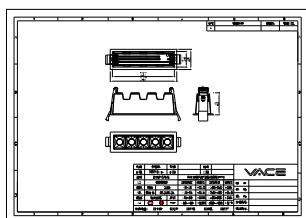

Application conditions

Ambient temperature range	-20 to +40 °C
---------------------------	---------------

Product data

Order product name	RS386B S5 P10 935 PSD-E WB BK
--------------------	-------------------------------

Order code	911401522602
Numerator - Quantity Per Pack	1
Numerator - Packs per outer box	18
Material Nr. (12NC)	911401522602
Copy Net Weight (Piece)	0.290 kg

Dimensional drawing

RS386B S5 P10 935 PSD-E WB BK