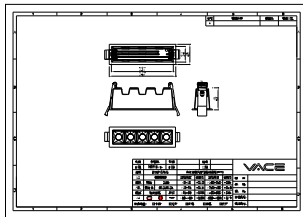

Ambient temperature range	-20 to +40 °C
---------------------------	---------------

Product data

Order product name	RS386B S5 P10 935 PSD-E WB WH
--------------------	-------------------------------

Order code	911401521902
Numerator - Quantity Per Pack	1
Numerator - Packs per outer box	18
Material Nr. (12NC)	911401521902
Copy Net Weight (Piece)	0.290 kg

Dimensional drawing

RS386B S5 P10 935 PSD-E WB WH