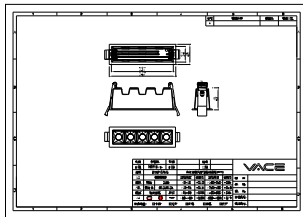

Ambient temperature range	-20 to +40 °C
---------------------------	---------------

Product data

Order product name	RS386B S5 P10 935 PSR-E MB BK
--------------------	-------------------------------

Order code	911401514102
Numerator - Quantity Per Pack	1
Numerator - Packs per outer box	18
Material Nr. (12NC)	911401514102
Copy Net Weight (Piece)	0.290 kg

Dimensional drawing

RS386B S5 P10 935 PSR-E MB BK