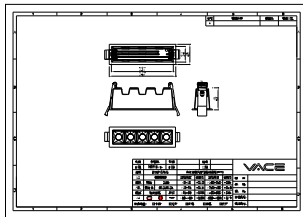

GreenSpace linear accent

Initial LED luminaire efficacy	64 lm/W
Init. Corr. Color Temperature	3500 K
Init. Color Rendering Index	>90
Initial input power	10 W
Power consumption tolerance	+/-10%

Application conditions

Ambient temperature range	-20 to +40 °C

Product data

Order product name	RS386B S5 P10 935 PSR-E NB BK

Order code	911401514002
Numerator - Quantity Per Pack	1
Numerator - Packs per outer box	18
Material Nr. (12NC)	911401514002
Copy Net Weight (Piece)	0.290 kg

Dimensional drawing

RS386B S5 P10 935 PSR-E NB BK