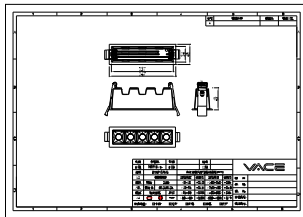

Ambient temperature range	-20 to +40 °C
---------------------------	---------------

Product data

Order product name	RS386B S5 P10 935 PSR-E WB BK
--------------------	-------------------------------

Order code	911401514202
Numerator - Quantity Per Pack	1
Numerator - Packs per outer box	18
Material Nr. (12NC)	911401514202
Copy Net Weight (Piece)	0.290 kg

Dimensional drawing

RS386B S5 P10 935 PSR-E WB BK