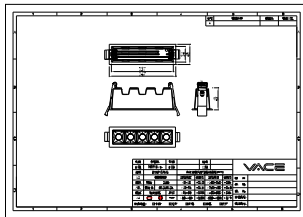

GreenSpace linear accent

Initial LED luminaire efficacy	64 lm/W
Init. Corr. Color Temperature	3500 K
Init. Color Rendering Index	>90
Initial input power	9 W
Power consumption tolerance	+/-10%

Application conditions

Ambient temperature range	-20 to +40 °C

Product data

Order product name	RS386B S5 P10 935 PSU-E MB WH

Order code	911401510602
Numerator - Quantity Per Pack	1
Numerator - Packs per outer box	18
Material Nr. (12NC)	911401510602
Copy Net Weight (Piece)	0.260 kg

Dimensional drawing

RS386B S5 P10 935 PSU-E MB WH