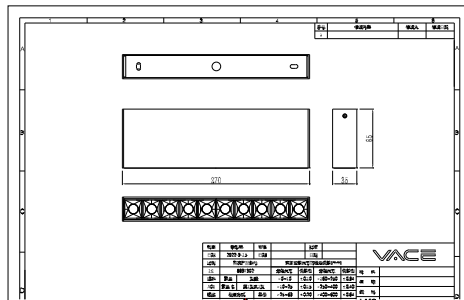

Ambient temperature range	-20 to +40 °C
---------------------------	---------------

Product data

Order product name	SM386C S10 P20 930 PSD NB BK
--------------------	------------------------------

Order code	911401526302
Numerator - Quantity Per Pack	1
Numerator - Packs per outer box	10
Material Nr. (12NC)	911401526302
Copy Net Weight (Piece)	0.520 kg

Dimensional drawing

SM386C S10 P20 930 PSD NB BK