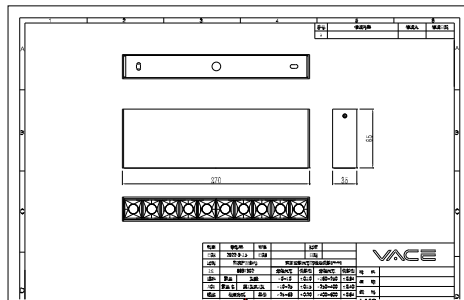

Ambient temperature range	-20 to +40 °C
---------------------------	---------------

Product data

Order product name	SM386C S10 P20 930 PSU WB BK
--------------------	------------------------------

Order code	911401518102
Numerator - Quantity Per Pack	1
Numerator - Packs per outer box	10
Material Nr. (12NC)	911401518102
Copy Net Weight (Piece)	0.510 kg

Dimensional drawing

SM386C S10 P20 930 PSU WB BK