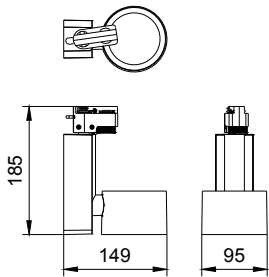

### Product data

General information		Optical cover/lens material	
Light source color	940 neutral white	Optical cover/lens material	Polycarbonate
Optical cover/lens type	Lens	Optical cover/lens finish	Smoke
Control interface	-	Overall length	150 mm
Protection class IEC	Safety class II	Overall width	95 mm
CE mark	-	Overall height	185 mm
Number of products on MCB of 16 A type B	210	Color	White
Light source engine type	LED	<b>Approval and application</b>	
<b>Operating and electrical</b>		Ingress protection code	IP20 [ Finger-protected]
Input Voltage	220-240 V	Mech. impact protection code	IK03 [ 0.3 J]
Input Frequency	50 or 60 Hz	<b>Initial performance (IEC compliant)</b>	
Power Factor (Min)	0.9	Initial luminous flux (system flux)	900 lm
<b>Controls and dimming</b>		Luminous flux tolerance	+/-10%
Dimmable	No	Initial LED luminaire efficacy	90 lm/W
<b>Mechanical and housing</b>		Init. Corr. Color Temperature	4000 K
Housing Material	Aluminum die cast	Init. Color Rendering Index	>90
		Initial input power	10 W

Numerator - Quantity Per Pack	1
Numerator - Packs per outer box	12
Material Nr. (12NC)	911401541322
Net Weight (Piece)	1.035 kg

## Dimensional drawing

ST306T P10 940 PSU WB WH SR