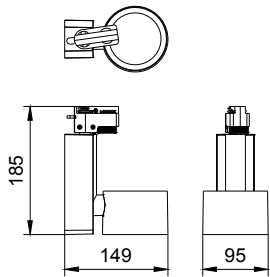

GreenUp Track

Power consumption tolerance	+/-10%
Application conditions	
Ambient temperature range	-20 to +40 °C
Product data	
Order product name	ST306T P20 940 PSU WB WH SR
Order code	911401544922

Numerator - Quantity Per Pack	1
Numerator - Packs per outer box	12
Material Nr. (12NC)	911401544922
Net Weight (Piece)	1.038 kg

Dimensional drawing

ST306T P20 940 PSU WB WH SR