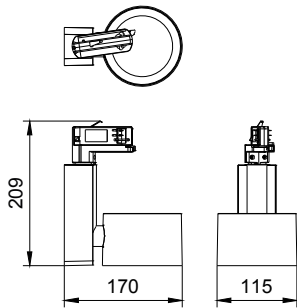

Product data

General information		Optical cover/lens material	
Light source color	930 warm white	Optical cover/lens material	Polycarbonate
Optical cover/lens type	Lens	Optical cover/lens finish	Smoke
Control interface	depends on driver (1-10V, DALI...)	Overall length	115 mm
Protection class IEC	Safety class I	Overall width	175 mm
CE mark	-	Overall height	200 mm
Number of products on MCB of 16 A type B	75	Color	Black
Light source engine type	LED		
Operating and electrical		Approval and application	
Input Voltage	220-240 V	Ingress protection code	IP20 [Finger-protected]
Input Frequency	50 or 60 Hz	Mech. impact protection code	IK03 [0.3 J]
Power Factor (Min)	0.9		
Controls and dimming		Initial performance (IEC compliant)	
Dimmable	Yes	Initial luminous flux (system flux)	2745 lm
		Luminous flux tolerance	+/-10%
		Initial LED luminaire efficacy	98 lm/W
		Init. Corr. Color Temperature	3000 K
		Init. Color Rendering Index	>90
		Initial input power	28 W
Mechanical and housing			
Housing Material	Aluminum die cast		

GreenUp Track

Power consumption tolerance	+/-10%
-----------------------------	--------

Application conditions

Ambient temperature range	-20 to +40 °C
---------------------------	---------------

Product data

Order product name	ST306T P28 930 PSR 1-10V NB BK SR
Order code	911401579522

Numerator - Quantity Per Pack	1
Numerator - Packs per outer box	8
Material Nr. (12NC)	911401579522
Net Weight (Piece)	1.040 kg

Dimensional drawing

ST306T P28 930 PSR 1-10V NB BK SR