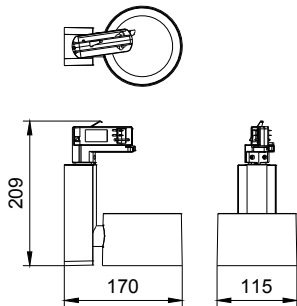

### Product data

General information		Optical cover/lens material	
Light source color	930 warm white	Optical cover/lens material	Polycarbonate
Optical cover/lens type	Lens	Optical cover/lens finish	Smoke
Control interface	depends on driver (1-10V, DALI...)	Overall length	175 mm
Protection class IEC	Safety class I	Overall width	115 mm
CE mark	-	Overall height	200 mm
Number of products on MCB of 16 A type B	51	Color	White
Light source engine type	LED	<b>Approval and application</b>	
<b>Operating and electrical</b>		Ingress protection code	IP20 [ Finger-protected]
Input Voltage	220-240 V	Mech. impact protection code	IK03 [ 0.3 J]
Input Frequency	50 or 60 Hz	<b>Initial performance (IEC compliant)</b>	
Power Factor (Min)	0.9	Initial luminous flux (system flux)	3720 lm
<b>Controls and dimming</b>		Luminous flux tolerance	+/-10%
Dimmable	Yes	Initial LED luminaire efficacy	93 lm/W
<b>Mechanical and housing</b>		Init. Corr. Color Temperature	3000 K
Housing Material	Aluminum die cast	Init. Color Rendering Index	>90
		Initial input power	40 W

### Product data

Order product name	ST306T P40 930 PSD MB WH SR
Order code	911401552622

Numerator - Quantity Per Pack	1
Numerator - Packs per outer box	8
Material Nr. (12NC)	911401552622
Net Weight (Piece)	1.116 kg

## Dimensional drawing

ST306T P40 930 PSD MB WH SR