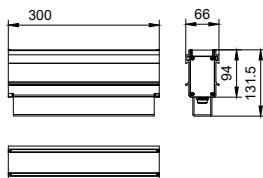

Uni Line Inground_Wall washer

Approval and application

Ingress protection code	IP67 [Dust penetration-protected, watertight]
Mech. impact protection code	IK10 [20 J vandal-resistant]

Initial performance (IEC compliant)

Initial luminous flux (system flux)	680 lm
Luminous flux tolerance	+/-10%
Initial LED luminaire efficacy	75.55555555555556 lm/W
Init. Corr. Color Temperature	2700 K
Init. Color Rendering Index	>80
Initial input power	9 W
Power consumption tolerance	+/-10%

Application conditions

Ambient temperature range	-40 to +50 °C

Product data

Full product code	871951452478199
Order product name	BBP420 LED 27K 24V B4 L30
EAN/UPC - Product	8719514524781
Order code	911401519981
Numerator - Quantity Per Pack	1
Numerator - Packs per outer box	4
Material Nr. (12NC)	911401519981
Net Weight (Piece)	1.490 kg

Dimensional drawing

BBP420 LED 27K 24V B4 L30