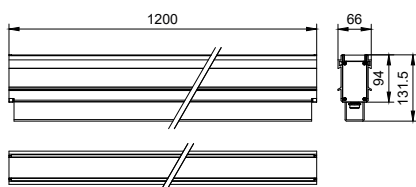

Uni Line Inground_Wall washer

Approval and application

Ingress protection code	IP67 [Dust penetration-protected, watertight]
Mech. impact protection code	IK10 [20 J vandal-resistant]

Initial performance (IEC compliant)

Initial luminous flux (system flux)	810 lm
Luminous flux tolerance	+/-10%
Initial LED luminaire efficacy	22.5 lm/W
Init. Corr. Color Temperature	-
Init. Color Rendering Index	-
Initial input power	36 W
Power consumption tolerance	+/-10%

Application conditions

Ambient temperature range	-40 to +50 °C

Product data

Full product code	871951452505499
Order product name	BBP420 LED RGB 24V B2/HC L120 DMX
EAN/UPC - Product	8719514525054
Order code	911401522681
Numerator - Quantity Per Pack	1
Numerator - Packs per outer box	2
Material Nr. (12NC)	911401522681
Net Weight (Piece)	5.190 kg

Dimensional drawing

BBP420 LED RGB 24V B2/HC L120 DMX