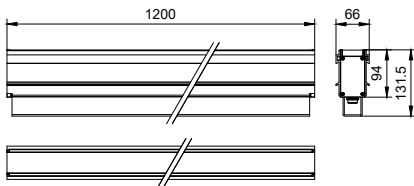

Uni Line Inground_Wall washer

Approval and application

Ingress protection code	IP67 [Dust penetration-protected, watertight]
Mech. impact protection code	IK10 [20 J vandal-resistant]

Initial performance (IEC compliant)

Initial luminous flux (system flux)	2090 lm
Luminous flux tolerance	+/-10%
Initial LED luminaire efficacy	58.0555555555556 lm/W
Init. Corr. Color Temperature	-
Init. Color Rendering Index	-
Initial input power	36 W
Power consumption tolerance	+/-10%

Application conditions

Ambient temperature range	-40 to +50 °C

Product data

Full product code	871951452504799
Order product name	BBP420 LED RGB 24V B2 L120 DMX
EAN/UPC - Product	8719514525047
Order code	911401522581
Numerator - Quantity Per Pack	1
Numerator - Packs per outer box	2
Material Nr. (12NC)	911401522581
Net Weight (Piece)	5.190 kg

Dimensional drawing

BBP420 LED RGB 24V B2 L120 DMX