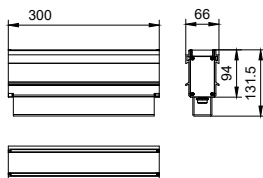

Uni Line Inground_Wall washer

Approval and application

Ingress protection code	IP67 [Dust penetration-protected, watertight]
Mech. impact protection code	IK10 [20 J vandal-resistant]

Initial performance (IEC compliant)

Initial luminous flux (system flux)	490 lm
Luminous flux tolerance	+/-10%
Initial LED luminaire efficacy	54.44444444444444 lm/W
Init. Corr. Color Temperature	-
Init. Color Rendering Index	-
Initial input power	9 W
Power consumption tolerance	+/-10%

Application conditions

Ambient temperature range	-40 to +50 °C

Product data

Full product code	871951452502399
Order product name	BBP420 LED RGB 24V B2 L30 DMX
EAN/UPC - Product	8719514525023
Order code	911401522381
Numerator - Quantity Per Pack	1
Numerator - Packs per outer box	4
Material Nr. (12NC)	911401522381
Net Weight (Piece)	1.490 kg

Dimensional drawing

BBP420 LED RGB 24V B2 L30 DMX