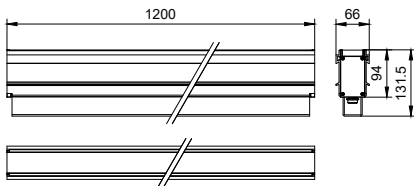

Uni Line Inground_Wall washer

Approval and application

Ingress protection code	IP67 [Dust penetration-protected, watertight]
Mech. impact protection code	IK10 [20 J vandal-resistant]

Initial performance (IEC compliant)

Initial luminous flux (system flux)	2750 lm
Luminous flux tolerance	+/-10%
Initial LED luminaire efficacy	76.3888888888889 lm/W
Init. Corr. Color Temperature	-
Init. Color Rendering Index	-
Initial input power	36 W
Power consumption tolerance	+/-10%

Application conditions

Ambient temperature range	-40 to +50 °C

Product data

Full product code	871951452508599
Order product name	BBP420 LED RGBNW 24V B2 L120 DMX
EAN/UPC - Product	8719514525085
Order code	911401522981
Numerator - Quantity Per Pack	1
Numerator - Packs per outer box	2
Material Nr. (12NC)	911401522981
Net Weight (Piece)	5.190 kg

Dimensional drawing

BBP420 LED RGBNW 24V B2 L120 DMX