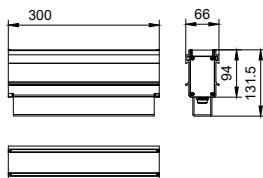

Uni Line Inground_Wall washer

Approval and application

Ingress protection code	IP67 [Dust penetration-protected, watertight]
Mech. impact protection code	IK10 [20 J vandal-resistant]

Initial performance (IEC compliant)

Initial luminous flux (system flux)	630 lm
Luminous flux tolerance	+/-10%
Initial LED luminaire efficacy	70 lm/W
Init. Corr. Color Temperature	-
Init. Color Rendering Index	-
Initial input power	9 W
Power consumption tolerance	+/-10%

Application conditions

Ambient temperature range	-40 to +50 °C

Product data

Full product code	871951452506199
Order product name	BBP420 LED RGBNW 24V B2 L30 DMX
EAN/UPC - Product	8719514525061
Order code	911401522781
Numerator - Quantity Per Pack	1
Numerator - Packs per outer box	4
Material Nr. (12NC)	911401522781
Net Weight (Piece)	1.490 kg

Dimensional drawing

BBP420 LED RGBNW 24V B2 L30 DMX