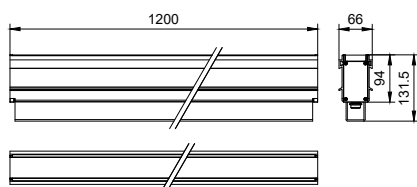

Uni Line Inground_Wall washer

Approval and application

Ingress protection code	IP67 [Dust penetration-protected, watertight]
Mech. impact protection code	IK10 [20 J vandal-resistant]

Initial performance (IEC compliant)

Initial luminous flux (system flux)	990 lm
Luminous flux tolerance	+/-10%
Initial LED luminaire efficacy	27.5 lm/W
Init. Corr. Color Temperature	-
Init. Color Rendering Index	-
Initial input power	36 W
Power consumption tolerance	+/-10%

Application conditions

Ambient temperature range	-40 to +50 °C

Product data

Full product code	871951452513999
Order product name	BBP420 LED RGBWW 24V B2/HC L120 DMX
EAN/UPC - Product	8719514525139
Order code	911401523481
Numerator - Quantity Per Pack	1
Numerator - Packs per outer box	2
Material Nr. (12NC)	911401523481
Net Weight (Piece)	5.190 kg

Dimensional drawing

BBP420 LED RGBWW 24V B2/HC L120 DMX