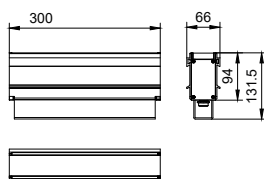

Uni Line Inground_Wall washer

Approval and application

Ingress protection code	IP67 [Dust penetration-protected, watertight]
Mech. impact protection code	IK10 [20 J vandal-resistant]

Initial performance (IEC compliant)

Initial luminous flux (system flux)	230 lm
Luminous flux tolerance	+/-10%
Initial LED luminaire efficacy	25.55555555555557 lm/W
Init. Corr. Color Temperature	-
Init. Color Rendering Index	-
Initial input power	9 W
Power consumption tolerance	+/-10%

Application conditions

Ambient temperature range	-40 to +50 °C

Product data

Full product code	871951452511599
Order product name	BBP420 LED RGBWW 24V B2/HC L30 DMX
EAN/UPC - Product	8719514525115
Order code	911401523281
Numerator - Quantity Per Pack	1
Numerator - Packs per outer box	4
Material Nr. (12NC)	911401523281
Net Weight (Piece)	1.490 kg

Dimensional drawing

BBP420 LED RGBWW 24V B2/HC L30 DMX