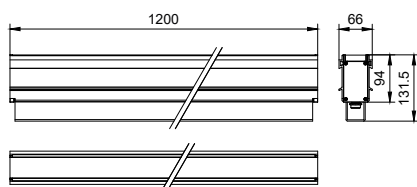

Uni Line Inground_Wall washer

Approval and application

Ingress protection code	IP67 [Dust penetration-protected, watertight]
Mech. impact protection code	IK10 [20 J vandal-resistant]

Initial performance (IEC compliant)

Initial luminous flux (system flux)	2700 lm
Luminous flux tolerance	+/-10%
Initial LED luminaire efficacy	75 lm/W
Init. Corr. Color Temperature	-
Init. Color Rendering Index	-
Initial input power	36 W
Power consumption tolerance	+/-10%

Application conditions

Ambient temperature range	-40 to +50 °C

Product data

Full product code	871951452512299
Order product name	BBP420 LED RGBWW 24V B2 L120 DMX
EAN/UPC - Product	8719514525122
Order code	911401523381
Numerator - Quantity Per Pack	1
Numerator - Packs per outer box	2
Material Nr. (12NC)	911401523381
Net Weight (Piece)	5.190 kg

Dimensional drawing

BBP420 LED RGBWW 24V B2 L120 DMX