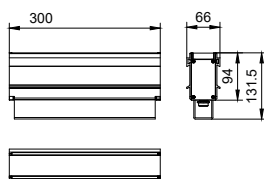

Uni Line Inground_Wall washer

Approval and application

Ingress protection code	IP67 [Dust penetration-protected, watertight]
Mech. impact protection code	IK10 [20 J vandal-resistant]

Initial performance (IEC compliant)

Initial luminous flux (system flux)	620 lm
Luminous flux tolerance	+/-10%
Initial LED luminaire efficacy	68.8888888888889 lm/W
Init. Corr. Color Temperature	-
Init. Color Rendering Index	-
Initial input power	9 W
Power consumption tolerance	+/-10%

Application conditions

Ambient temperature range	-40 to +50 °C

Product data

Full product code	871951452510899
Order product name	BBP420 LED RGBWW 24V B2 L30 DMX
EAN/UPC - Product	8719514525108
Order code	911401523181
Numerator - Quantity Per Pack	1
Numerator - Packs per outer box	4
Material Nr. (12NC)	911401523181
Net Weight (Piece)	1.490 kg

Dimensional drawing

BBP420 LED RGBWW 24V B2 L30 DMX