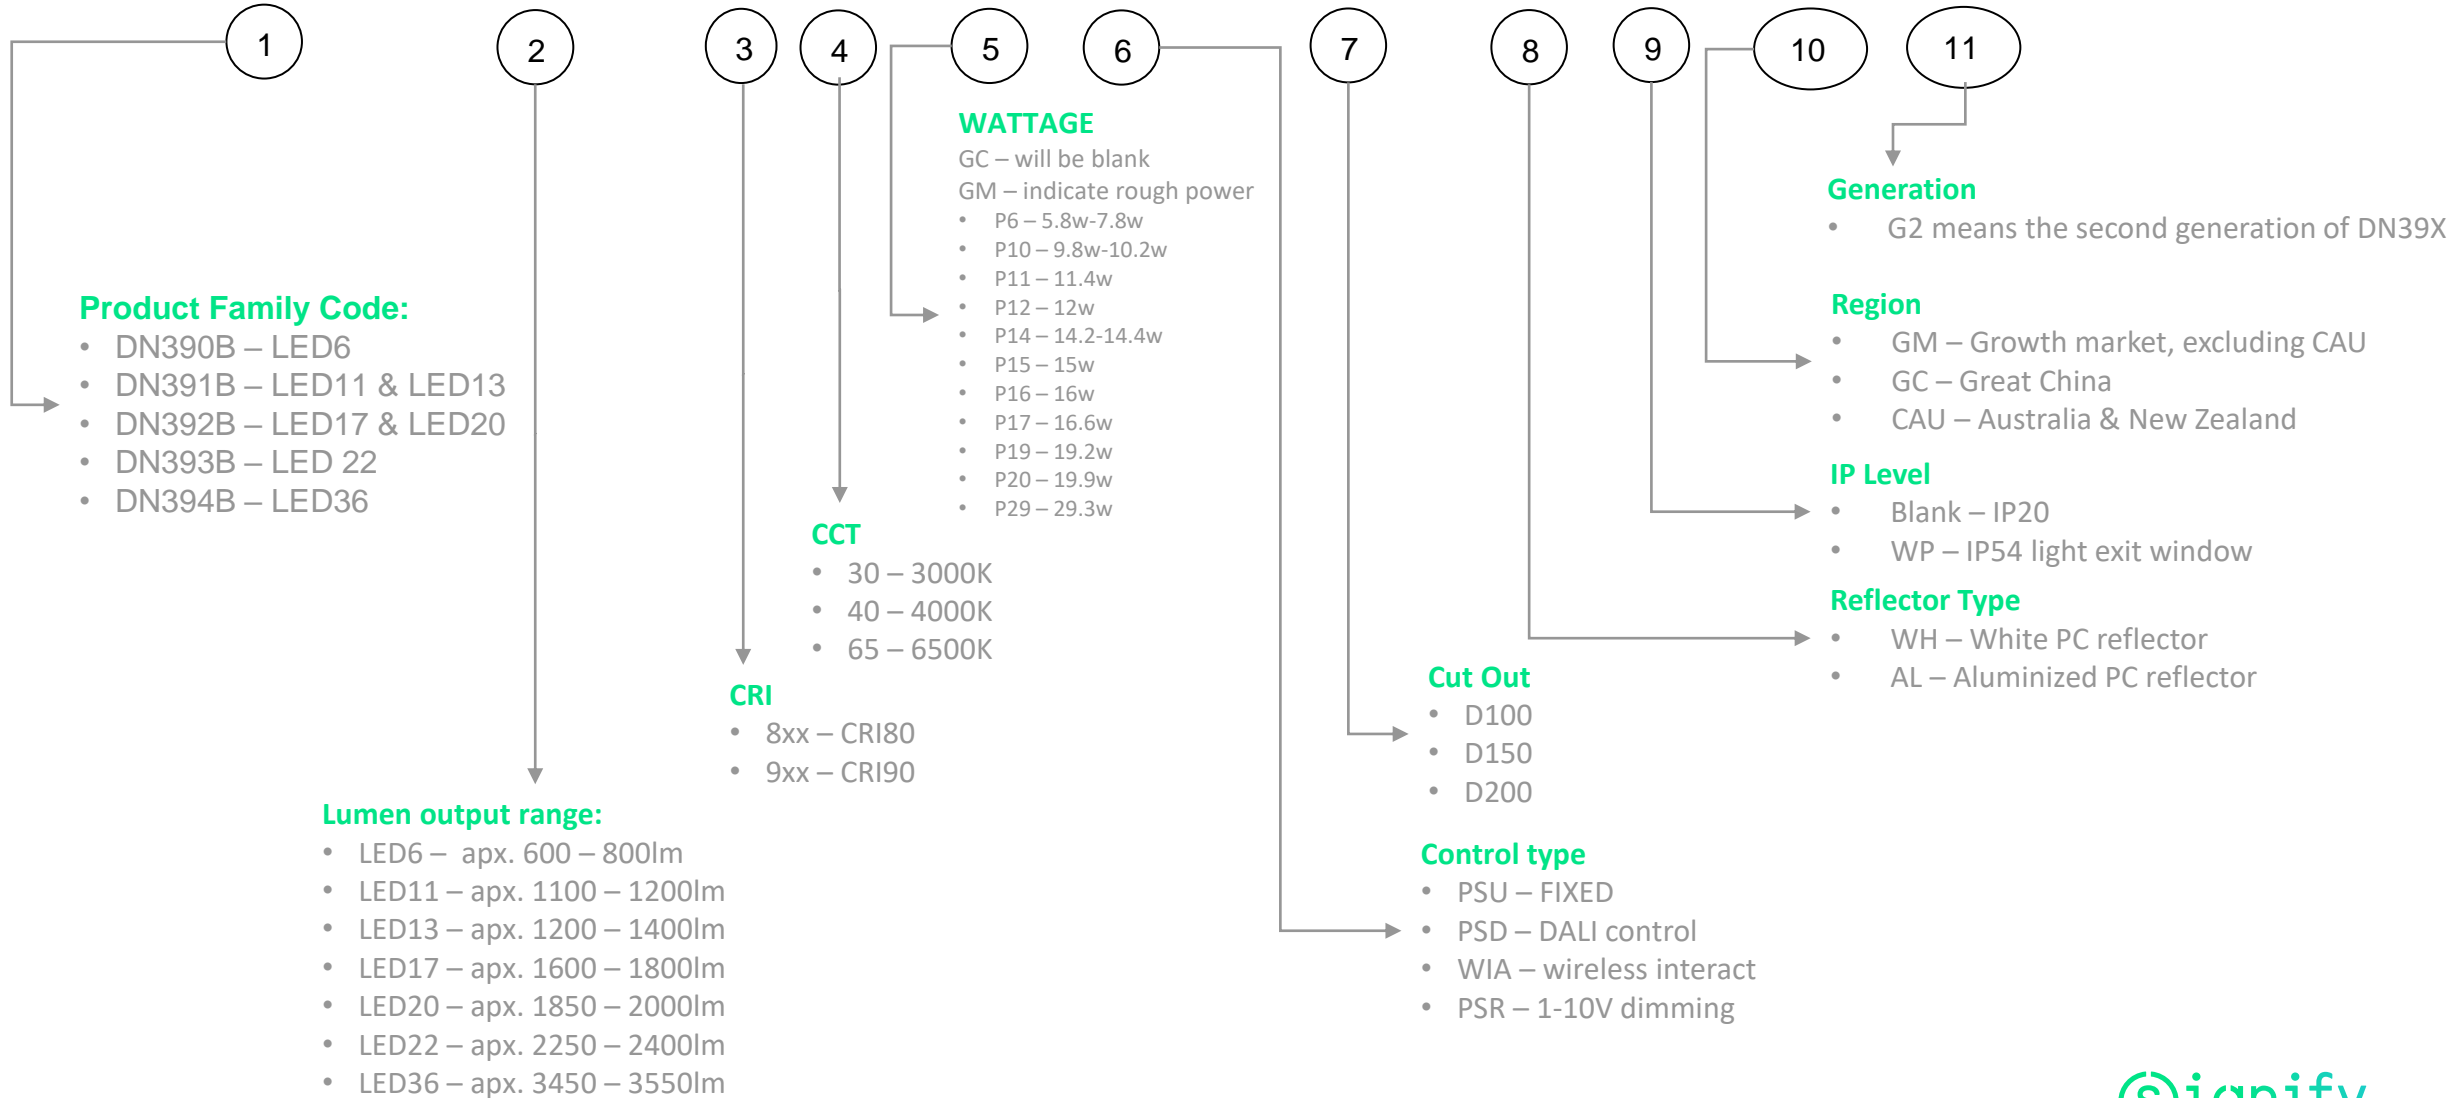

GreenSpace G6 – Designation

DN392B LED17/830 P15PSD D150 AL WP GMG2