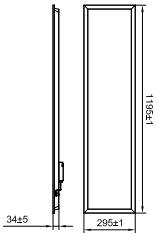

GreenPerform Panel RC099V G3

Control system input	Dali / WIA / SIA / EcoSet
Integrated sensors	SIA version with SNS210 sensor
Lumen maintenance at median useful life	L70B50
50.000h	
Luminaire efficacy	140lm/w
	120lm/w
Correlated color temperature - CCT	840
	850
	860
	940
	950
	965

Risk Group	RG0
Mechanical impact protection	IK03
Ingress protection	IP20
UGR	22
	19
Installation	Recessed
Warranty	5 years

Dimensional drawing