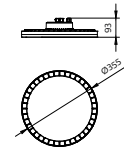

Versions

GreenUp Round Highbay BY518P LED260

Size L

GreenUp Round Highbay BY518P LED300

GreenUp Round Highbay BY518P LED210

Dimensional drawing

GreenUp Round Highbay

Dimensional drawing