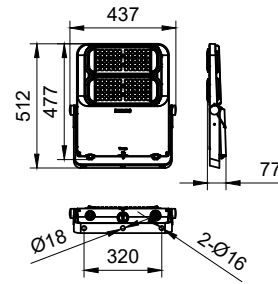

Tango Pro

Dimensional drawing