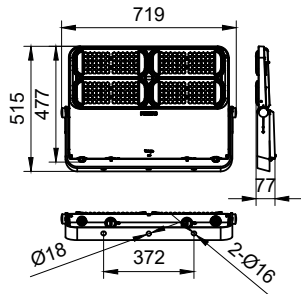

Tango Pro

Dimensional drawing