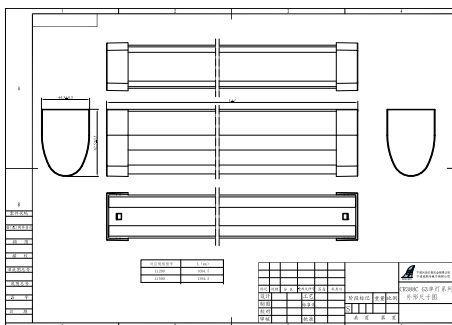

## Mechanical and Housing

Housing Material	Plastic
Reflector material	-
Optic material	Polycarbonate
Optical cover material	Polycarbonate
Housing Color	White RAL 9003
Mounting device	Wall-mounting bracket
Optical cover finish	Frosted
Overall length	1,094.5 mm
Overall width	44.5 mm
Overall height	62.5 mm
Dimensions (Height x Width x Depth)	63 x 45 x 1095 mm
Ingress protection code	IP40 [Wire-protected]
Mech. impact protection code	IK03 [0.3 J]
Optical cover type	Polycarbonate
Net Weight (Piece)	0.670 kg

## Dimensional drawing